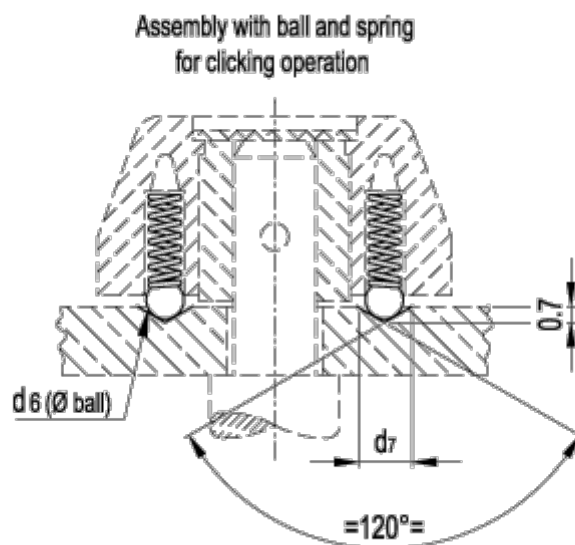

Data Sheet

Article number: 2306035301
Description: E+G Click spring/ball
MS.D8

Measures

$d6 = 8$

$d7 = 7.0$

Type = MS.D8